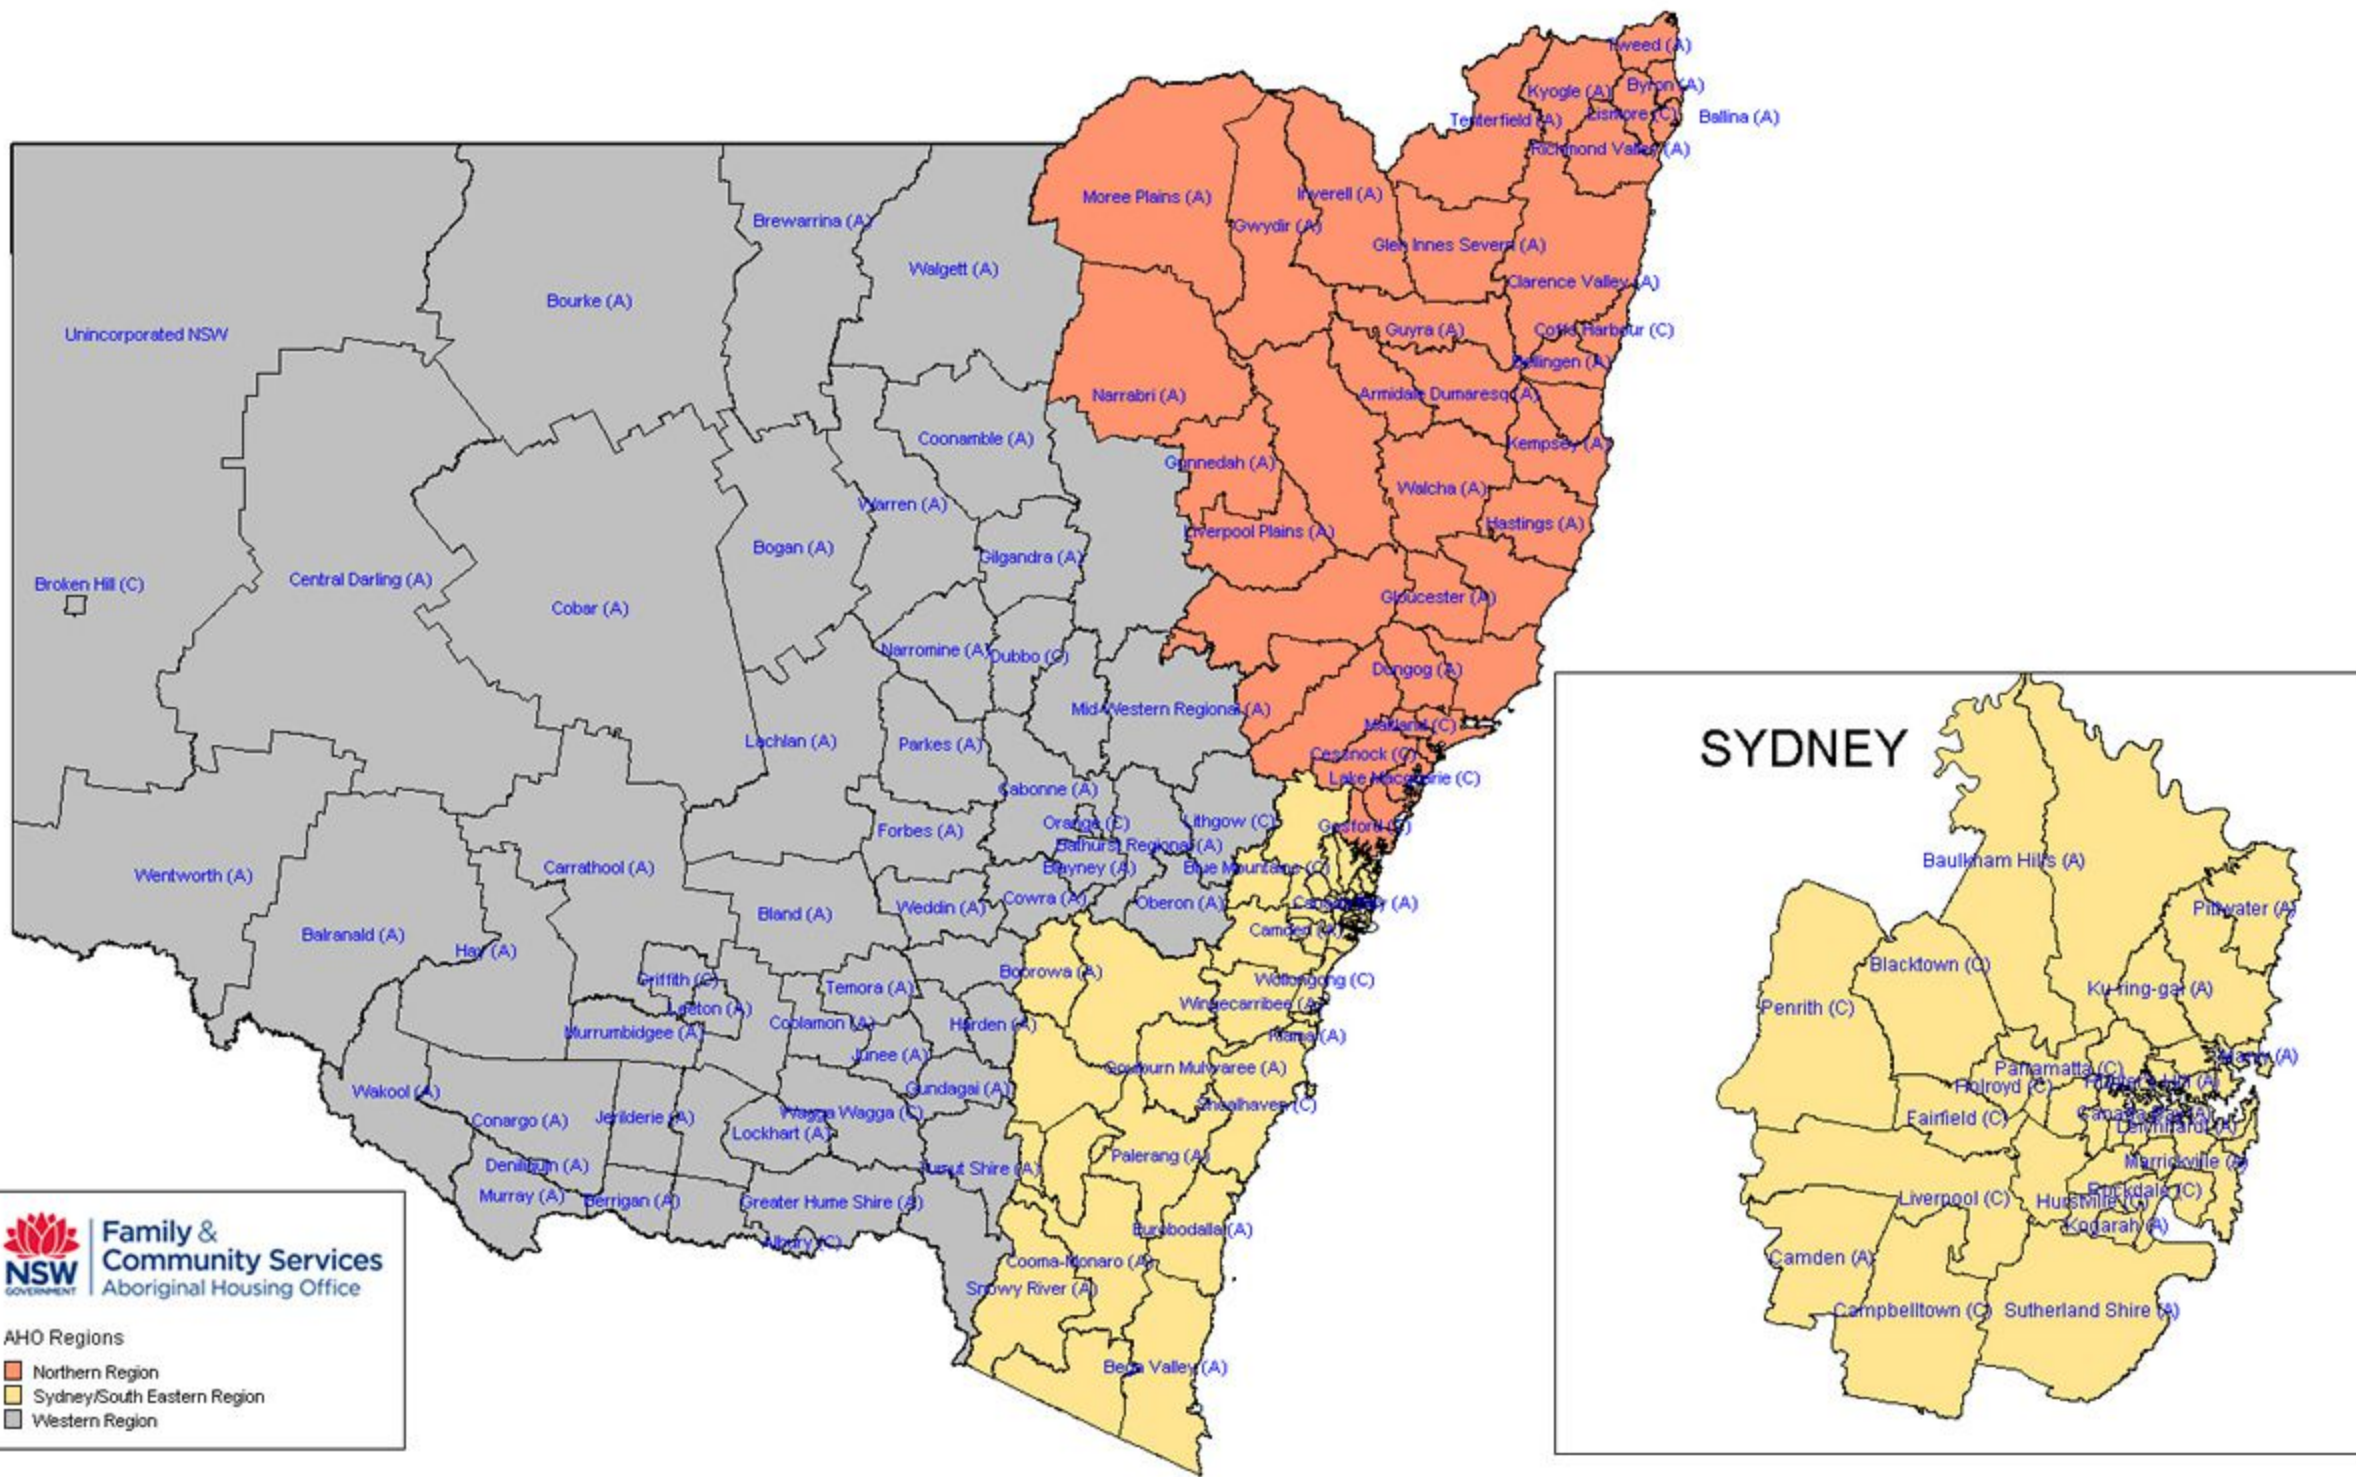

AHO REGIONS BY LOCAL GOVERNMENT AREA

NSW GOVERNMENT | Family & Community Services
Aboriginal Housing Office

AHO Regions

- Northern Region
- Sydney/South Eastern Region
- Western Region